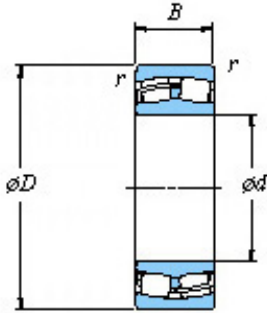

FAG BEARING CORP.

■ Mounting dimensions

22208RZ Bearing 2D drawings and 3D CAD models

KOYO 22208RZ JAPAN Bearing 55 × 100 × 25

Bearing No. 22208RZ

Bearing No.	22208RZ
d	40
D	80
B	23
r(min)	1.1
Cr	114
C0r	102
Cu	9.55
Grease lub.	6200
Oil lub.	8300
da(min)	47
Da(max)	73
ra(max)	1
e	0.28
Y1	2.37
Y2	3.53
Y0	2.32
(Refer.) Mass(kg)	0.602