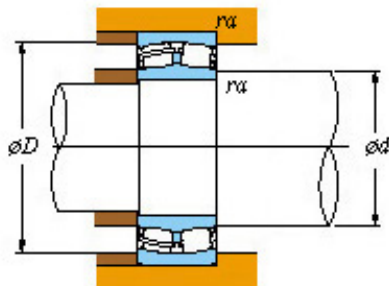

FAG BEARING CORP.

■ Mounting dimensions

22208RZ Bearing 2D drawings and 3D CAD models

KOYO 22208RZ JAPAN Bearing 55 × 100 × 25

Bearing No. 22208RZ

Bearing No.	22208RZ
d	40
D	80
B	23
r(min)	1.1
Cr	114
C0r	102
Cu	9.55
Grease lub.	6200
Oil lub.	8300
da(min)	47
Da(max)	73
ra(max)	1
e	0.28
Y1	2.37
Y2	3.53
Y0	2.32
(Refer.) Mass(kg)	0.602