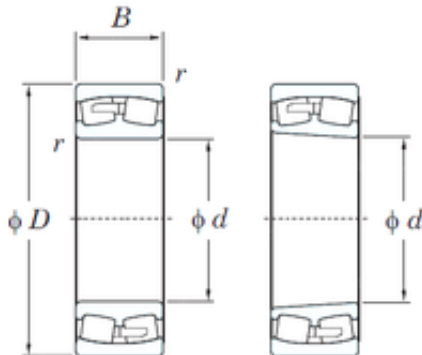

FAG BEARING CORP.

240 mm x 320 mm x 60 mm KOYO 23948R
JAPAN Bearing 150*250*100

Bearing No. 23948R

23948R Bearing 2D drawings and 3D CAD models

Size	240x320x60 mm
Bore Diameter	240 mm
Outer Diameter	320 mm
Width	60 mm
d	240 mm
D	320 mm
B	60 mm
C	60 mm
r min.	2,1 mm
da min.	252 mm
Da max.	308 mm
ra max.	2 mm
Weight	14 Kg
Basic dynamic load rating (C)	651 kN
Basic static load rating (C0)	1380 kN
(Grease) Lubrication Speed	940 r/min
(Oil) Lubrication Speed	1300 r/min
Calculation factor (e)	0,17
Calculation factor (Y0)	3,86
Calculation factor (Y1)	3,95
Bearing No.	23948R
r(min)	2.1
Cr	814
C0r	1380
Cu	128