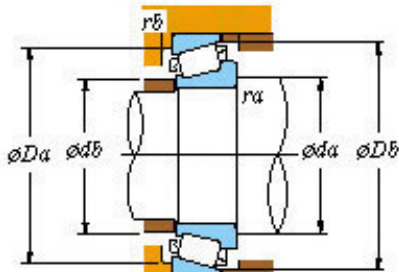

# FAG BEARING CORP.

■ Mounting dimensions

28584R/21 Bearing 2D drawings and 3D CAD models

52.388 x 92.075 x 25.4 KOYO 28584R/21  
JAPAN Bearing

Bearing No. 28584R/21

Bearing No.	28584R/21
d	52.388
D	92.075
T	24.608
B	25.4
r(min)	3.6
r1(min)	0.8
Cr	107
C0r	119
Cu	17.9
Grease lub.	4200
Oil lub.	5600
C	19.845
a	19.9 mm
da	65.0
db	58.0
Da	83.0
Db	87.0
ra(max)	3.6
rb(max)	0.8
e	0.38
Y1	1.59
Y0	0.87
(Refer.) Mass(kg)	0.682