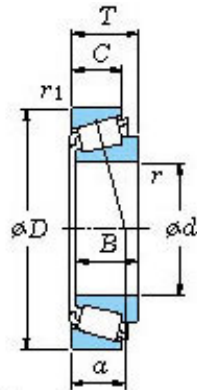

# FAG BEARING CORP.

■ Mounting dimensions

28584R/21 Bearing 2D drawings and 3D CAD models

52.388 x 92.075 x 25.4 KOYO 28584R/21  
JAPAN Bearing

Bearing No. 28584R/21

Bearing No.	28584R/21
d	52.388
D	92.075
T	24.608
B	25.4
r(min)	3.6
r1(min)	0.8
Cr	107
C0r	119
Cu	17.9
Grease lub.	4200
Oil lub.	5600
C	19.845
a	19.9 mm
da	65.0
db	58.0
Da	83.0
Db	87.0
ra(max)	3.6
rb(max)	0.8
e	0.38
Y1	1.59
Y0	0.87
(Refer.) Mass(kg)	0.682